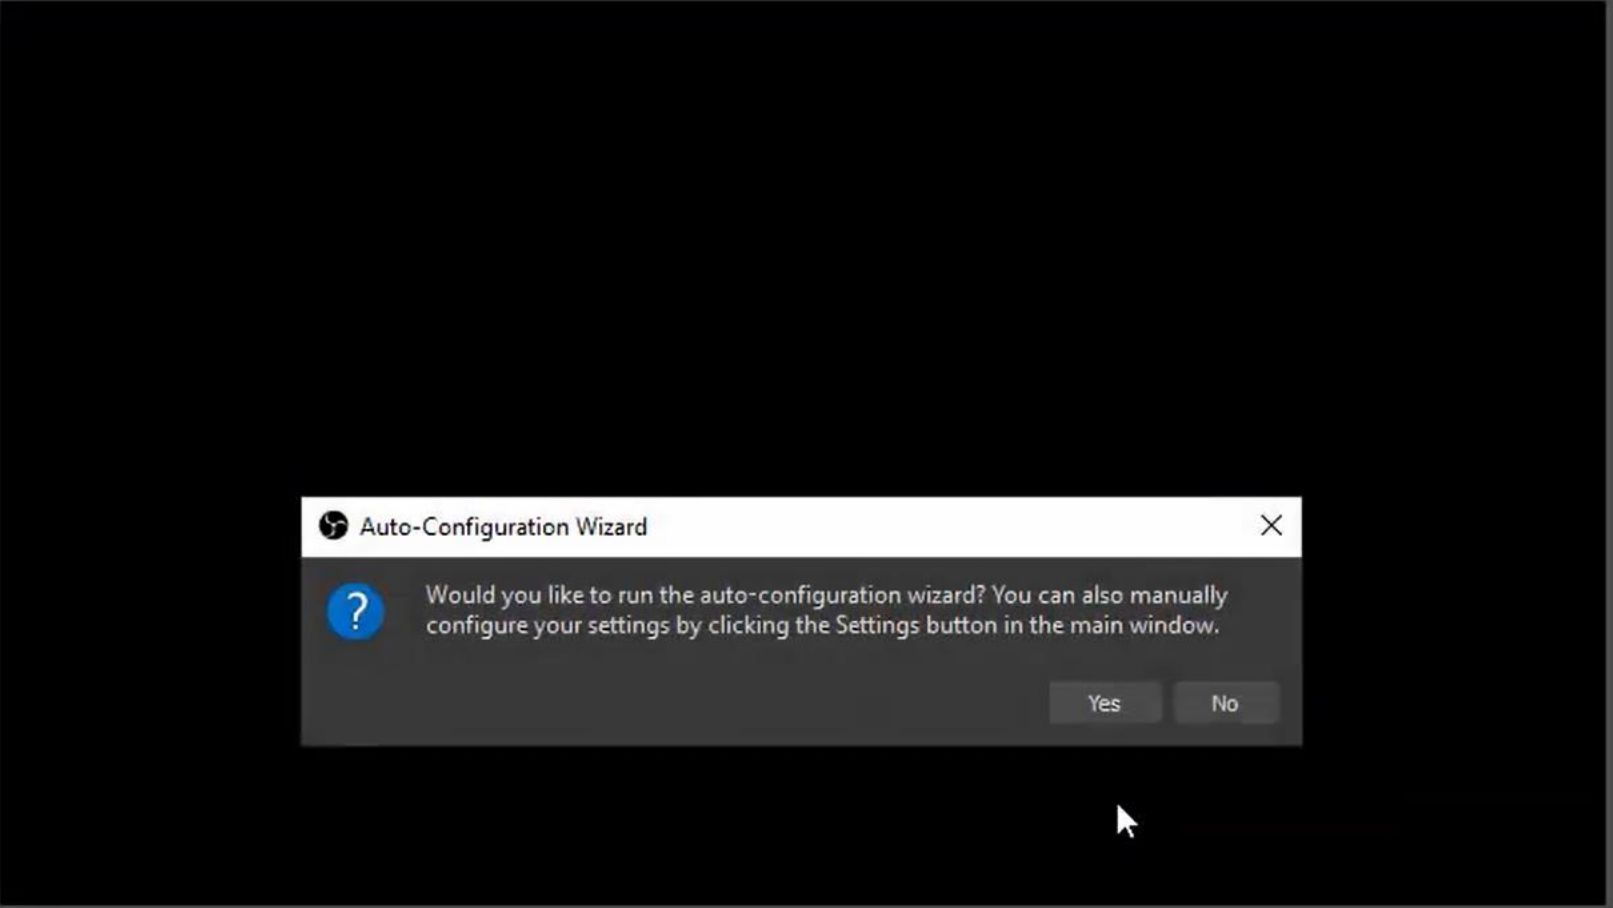

Click Next to continue.

Next > Cancel

Type here to search

ENG

Auto-Configuration Wizard

Would you like to run the auto-configuration wizard? You can also manually configure your settings by clicking the Settings button in the main window.